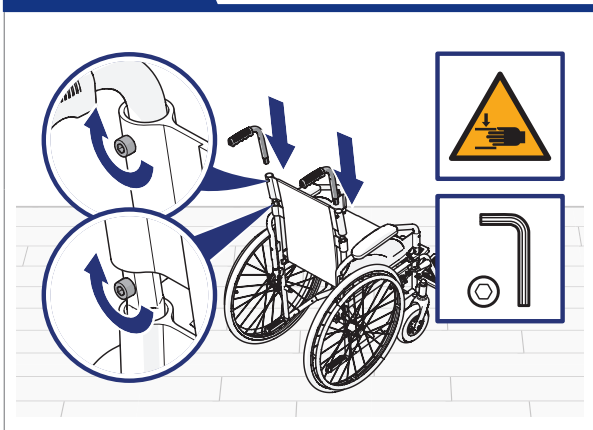

101

Quick Start Guide

CE	TYPE	101	MD	Rev. 2026-04
120 kg				
→ →				

VERMEIREN
we care for you