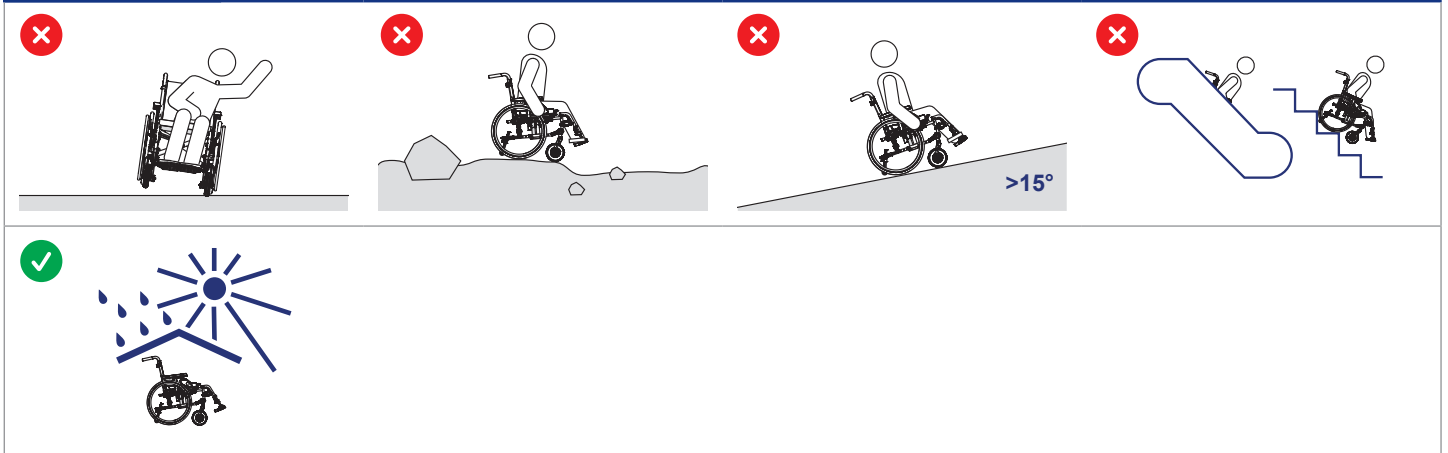

101

Quick Start Guide

CE	TYPE	101	MD	Rev. 2026-04
120 kg				
→ →				

VERMEIREN
we care for you