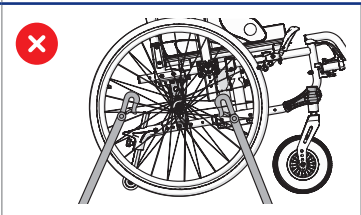

101

Quick Start Guide

CE	TYPE	101	MD	Rev. 2026-04
120 kg				
→ →				

VERMEIREN
we care for you