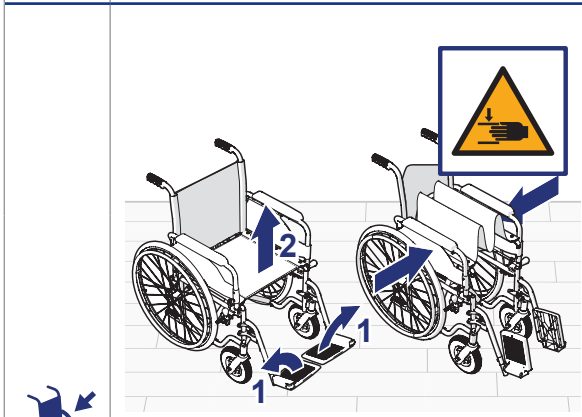

101

Quick Start Guide

CE	TYPE	101	MD	Rev. 2026-04
120 kg				
→ →				

VERMEIREN
we care for you