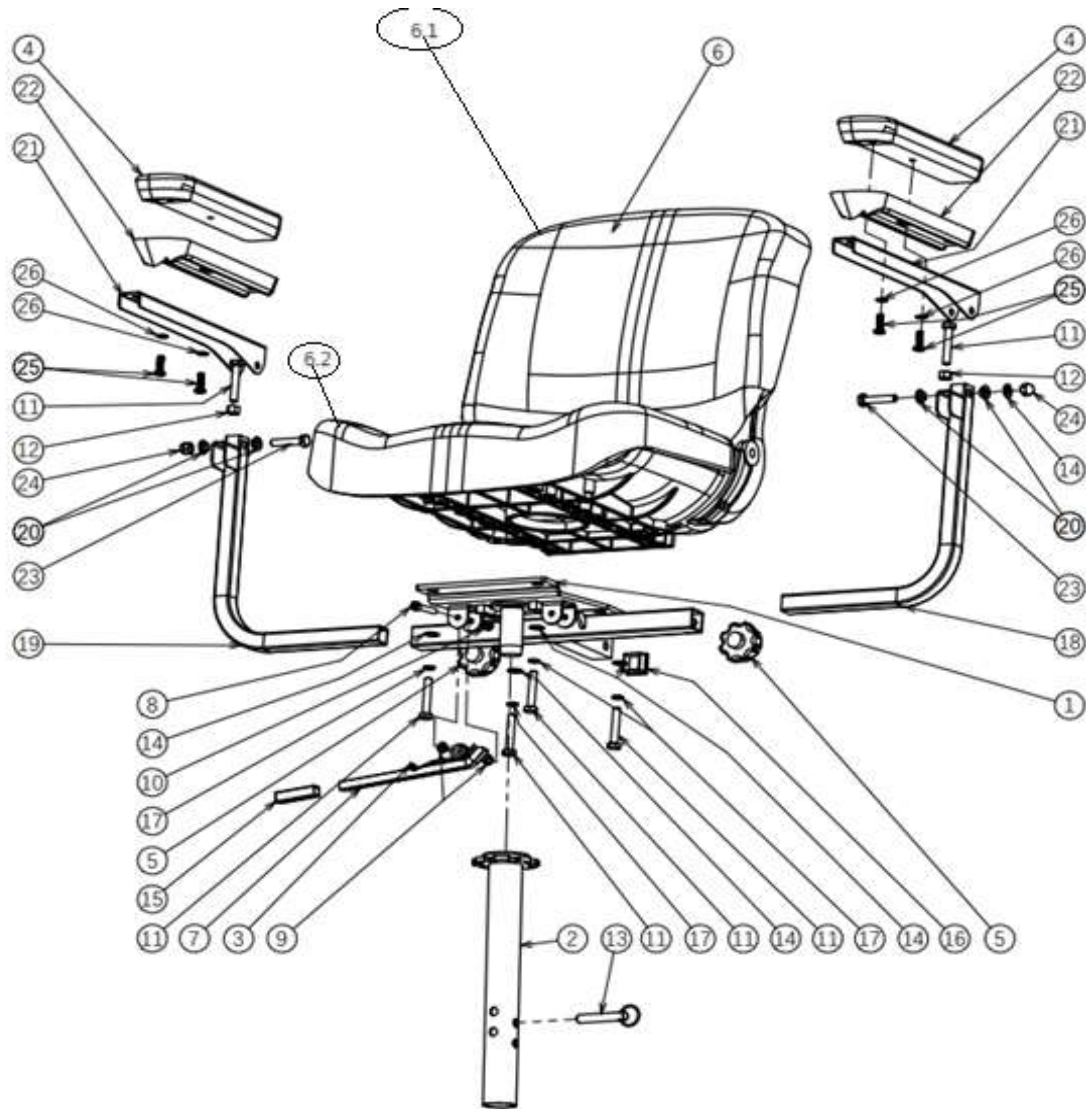

no	part nu	part	QT			
0						
1						
2	1918898	SEAT TUBE	1			
3						
4	1918895	ARM PAD	2			
5	1920266	BOLT ARMREST FIXATION	2			
6	1918899	CHAIR	1			
6.1	1920640	BACK	1			
6.2	1920641	SEAT				
7	1920645	SEAT HANDLE	1			
not depicted	1923200	SPRING SEAT HANDLE	1			
8						
8						
9						
10						
11						
12						
13						
14						
15						
16						
17						
18	1918903	ARMREST LOWER LEFT	1			
19	1918907	ARMREST LOWER RIGHT	1			
20						
21	1918931	ARMRESR UPPER PART	2			
22						
23						
24						
	1920830	ARM REST COMPLETE L	1			
	1920831	ARM REST COMPLETE R	1			
	1921438	SEAT PLATE COMPL W/A tube