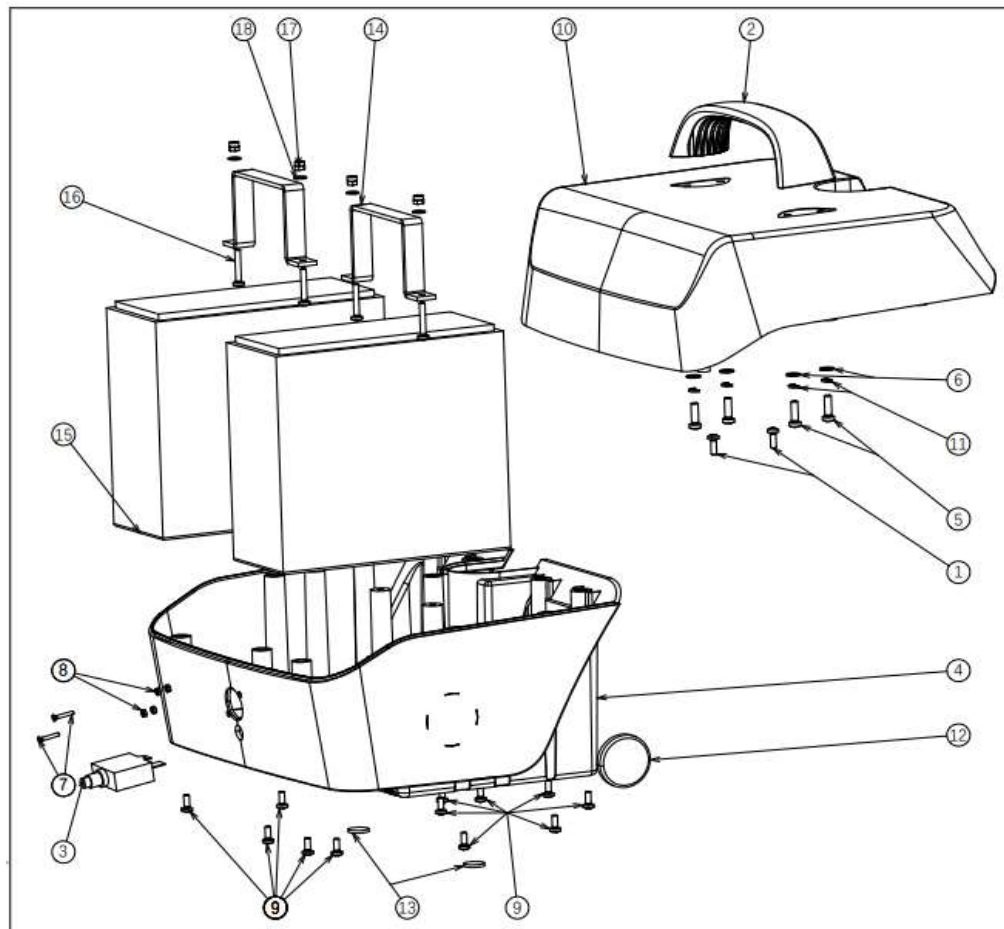

no	part nu	part	QT			
0	1920391	BATTERYBOX 25 AHCOMPLETE	1			
0	1920346	BATTERY BOX 25AH WITHOUT BATTERIES	1			
1						
2						
3	1920531	MAIN FUSE				
4						
5						
6						
7						
8						
9	1922784	Screw M4x10	5			
10						
11						
12						
13						
14						
15	1920301	BATTERY 25 A/H	2			
16						
17						
18						
	1922548	CHARGER 3 amp	optie			
0	1919798	CHARGER 2A	1			
not depicted	1922548	CHARGER 3 A (option)	0