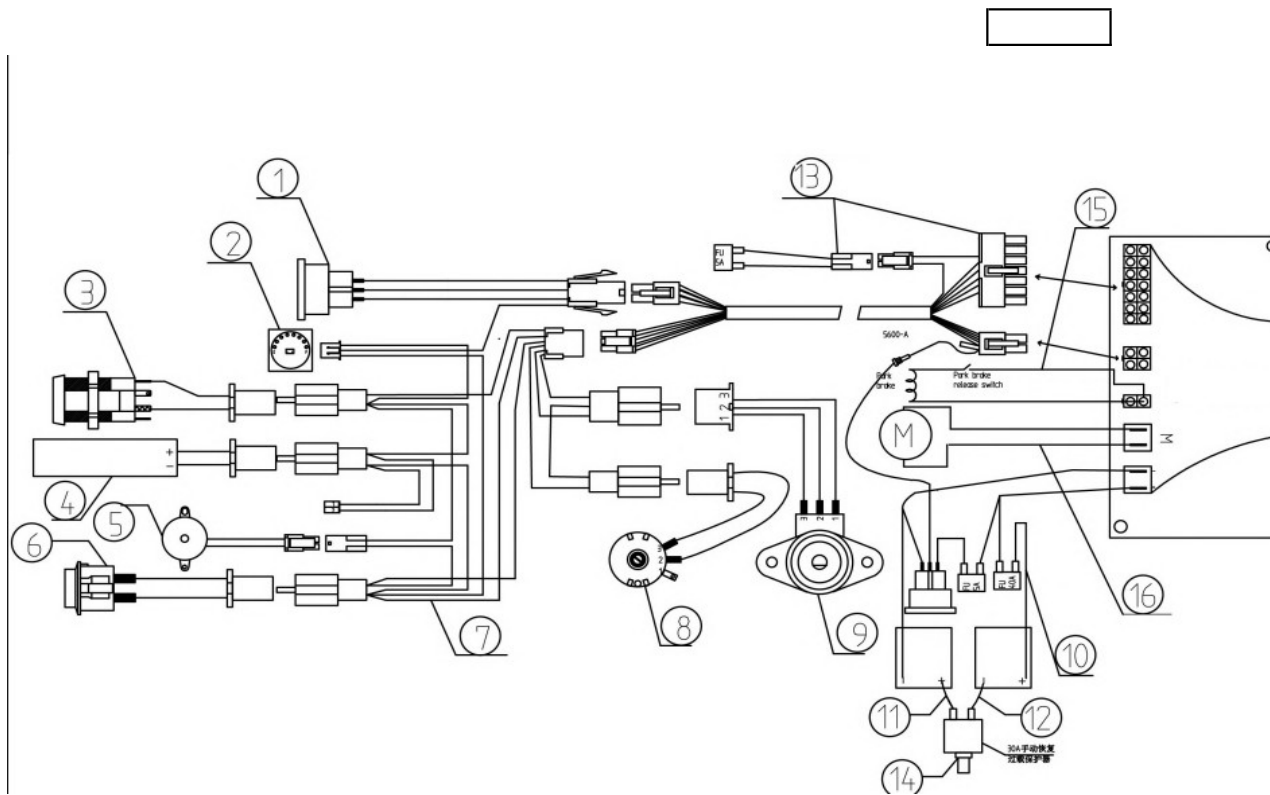

no	part nu	part	QT			
0	1920391	BATTERYBOX 25 AHCOMPLETE	1			
0	1920346	BATTERY BOX 25AH WITHOUT BATTERIES	1			
1						
2						
3	1920531	MAIN FUSE				
4						
5						
6						
7						
8						
9	1922784	Screw M4x10	5			
10						
11						
12						
13						
14						
15	1920301	BATTERY 25 A/H	2			
16						
17						
18						
	1922548	CHARGER 3 amp	optie			
0	1919798	CHARGER 2A	1			
not depicted	1922548	CHARGER 3 A (option)	0			

no	part nu	part	QT			
0						
1						
2	1918898	SEAT TUBE	1			
3						
4	1918895	ARM PAD	2			
5	1920266	BOLT ARMREST FIXATION	2			
6	1918899	CHAIR	1			
6.1	1920640	BACK	1			
6.2	1920641	SEAT				
7	1920645	SEAT HANDLE	1			
not depicted	1923200	SPRING SEAT HANDLE	1			
8						
8						
9						
10						
11						
12						
13						
14						
15						
16						
17						
18	1918903	ARMREST LOWER LEFT	1			
19	1918907	ARMREST LOWER RIGHT	1			
20						
21	1918931	ARMRESR UPPER PART	2			
22						
23						
24						
	1920830	ARM REST COMPLETE L	1			
	1920831	ARM REST COMPLETE R	1			
	1921438	SEAT PLATE COMPL W/A tube				

no	part nu	part	QT
1			
2	1918911	SPEED DIAL ASSEMBLY	1
3	1918918	CHARGER SOCKET	1
4			
5	1918910	SPEED LEVER	1
6			

7	1918913	STEERING COVER BACK	1
8	1921463	FRONT LIGHT COVER	1
9	1918914	STEERING COVER FRONT	1
10	1919437	CONTACT IGNITION	1
11	1920423	HORN SWITCH	1
12	1918912	BATTERY INDICATOR	1
13	1918909	POT SPEED	1
14			
15			
16			
17			
18			
19			
20			
21	1920502	ASSEMBLY PLATE BASKET MIDDLE	1
22	1920510	ASSEMBLY PLATE BASKET REAR	1
23	1920501	ASSEMBLY PLATE BASKET FRONT	1
	1920832	BASKET HOLDER COMPLETE	
24	1920511	BOLT M5X25	2
25	1920503	WASHER	4
26	1920505	BOLT M5X20	4
27			
28	1918908	IGNITION KEY	1
29	1920509	BASKET	1
30			
31			
32	1920629	FRONT LIGHT	1
33			
34			
35			
	1918977	MIRROR LEFT	1
	1918978	MIRROR RICHT	1
37	1920628	HORN	1