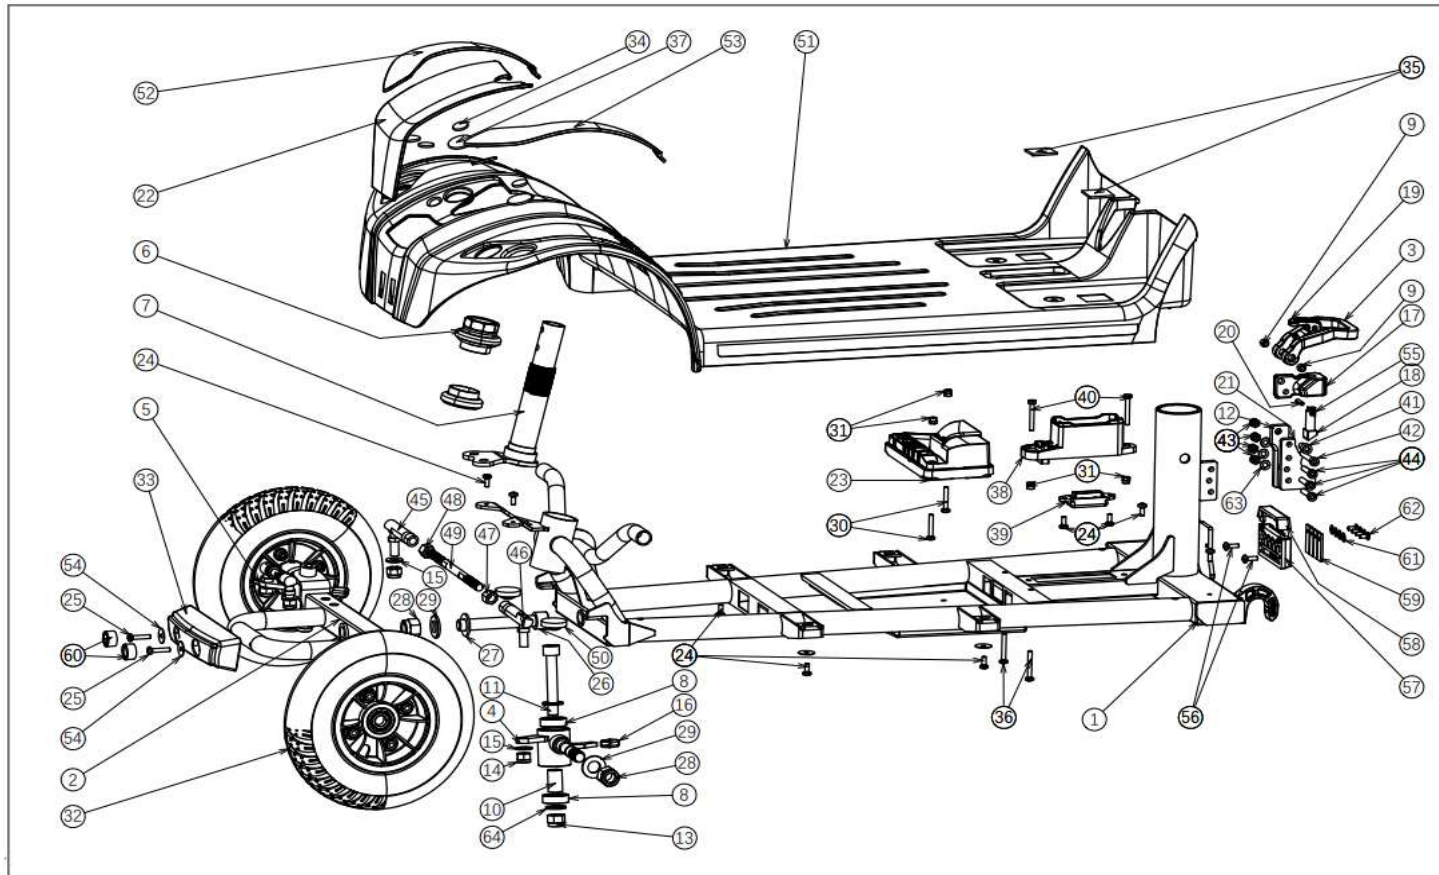

rev 17.01.2025
EV ONE LU

10.04.2026

no	part nu	part	QT	no	part nu	part	QT
1	1920656	MAIN FRAME	1	36			
2	1918862	FRONT FORK	1	37			
3				38	1920657	BATTERY CONNECTOR HOLDER 1	1
4	1920340	FRONT AXLE L		39	1920658	BATTERY CONNECTOR HOLDER	1
5	1920341	FRONT AXLE R			1922814	BATTERY CONNECTOR +CABLE	1
6				40			
7	1918856	STEERING AXLE ONE	1	41			
7				42			
7				43			
7				44	1918857	BALL JOINT LE	
8				46	1918858	BALL JOINT RIGHT	
8				45			
8				47			
8				48	1918859	CONNECTION ROD	
9			1	49			
10				50	1918851	FOOT PLATE	1
11				51	1920443	SET COLOR PANEL FRONT green	
				52	1920444	SET COLOR PANEL FRONT orange	
				52	1920445	SET COLOR PANEL FRONT Blue	
				52	1920446	SET COLOR PANEL FRONT pink	
			1	52			
13				53	1920634	WASHER M4 NF E25-513	
14				54			
15			2	55			
16				56			
17				57	1918861	FRONT CONTACT POINT HOLDER	1
18			2	58			
19				59	1918860	CONTACT POINT FRONT	4
20				60			
21				61			
22	1918852	FRONT COVER	1	62			
23	1919090	POWER MODULE	1	59	1920635	BOLT CAP	6