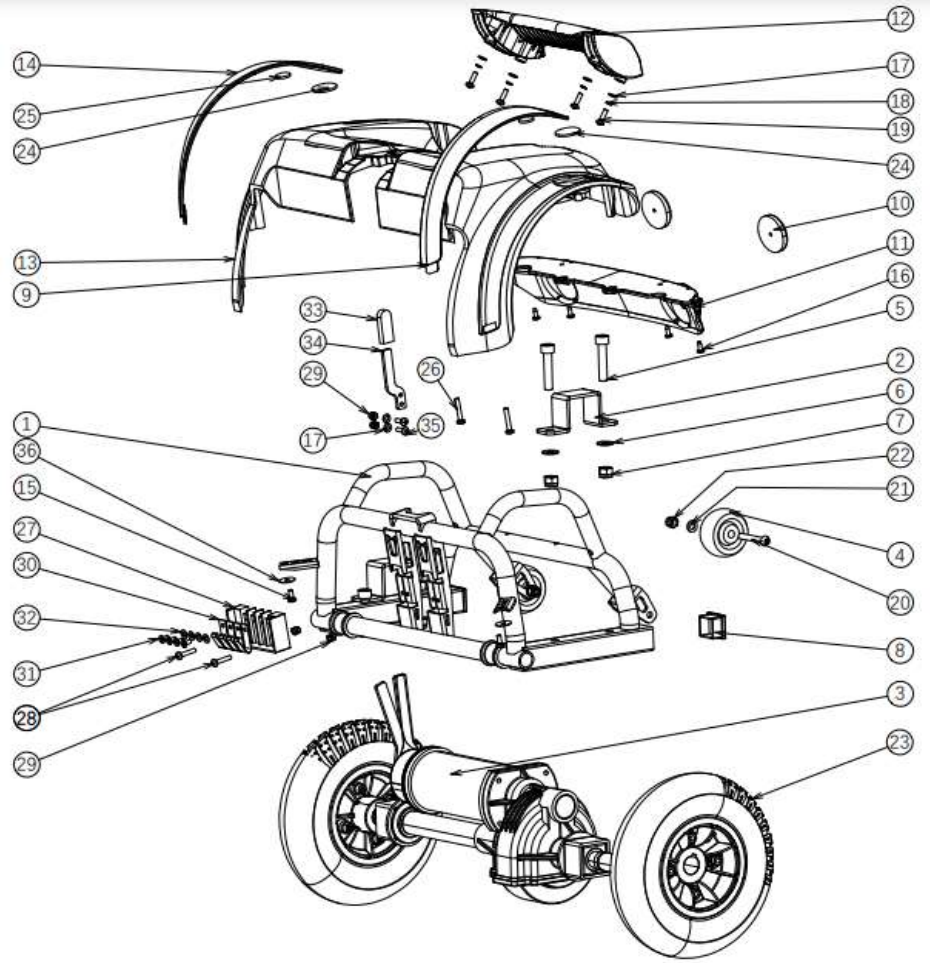

no	part nu	part	QT		part nu	part	QT
0	1920394	TIRE	4				
0	1001263	INNER TIRE	4		1922206	SCREW ST3,5x9,5	4
1				16	1922402	WASHER M4	4
2				17	1922403	SPRING WASHER	4
3				18	1922404	SCREW M4	4
3	1918887	DIFF.+MOTOR+REM	1	19	1922549	BOLT ANTI TIP	2
3	1920395	DIFF	1	20			
not depicted	1922014	BUSH TRANSMISION .	1				
3	1920396	MOTOR	1				
3	1920397	MOTORBRAKE	1				
4	1922523	WHEEL ANTI TIPPING	2		1922550	SPRING WASHER	2
4				21	1922551	LOCK NUT	2
4				22			
4				23	1922938	REAR WHEEL LU	2
5				24			
6				25			
7				26			1
8				27	1918889	REAR CONTACT POINT HOLDER	1
9				28			
10	1921454	REAR RED REFLECTOR	2	30	1918890	CONTACT POINT REAR	4
11	1918882	REAR COVER	1				
12	1918886	HANDLE REAR	1	31			
13	1918853	COVER MIDDLE	1	32			
14	1920439	COLOR PANEL SET L/R green		33			
14	1920440	COLOR PANEL SET L/R orange		34			
14	1920441	COLOR PANEL SET L/R Pink					
14	1920442	COLOR PANEL SET L/R blue					
15							
16				35			
17	1922190	RED MOTORBRAKE LEVER COVER	1	36			
not depicted	1923143	AXLE KEY	1