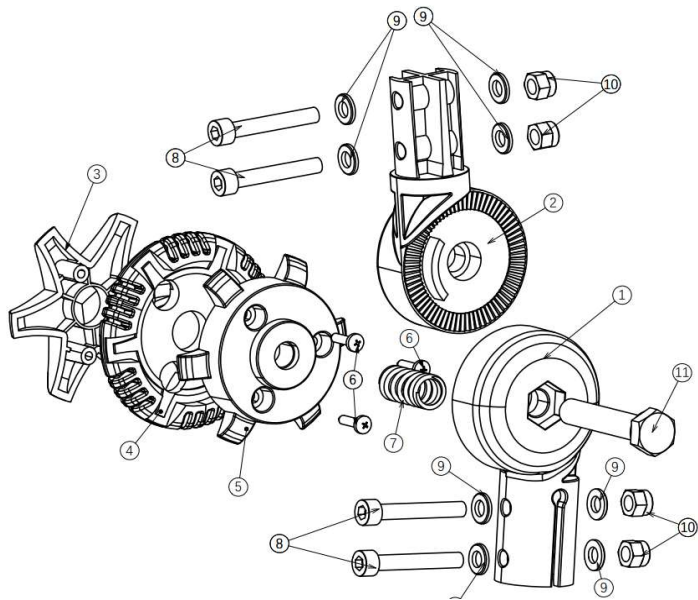

rev 17.01.2025
EV ONE LU

10.04.2026

no	part nu	part	QT	no	part nu	part	QT
1	1920656	MAIN FRAME	1	36			
2	1918862	FRONT FORK	1	37			
3				38	1920657	BATTERY CONNECTOR HOLDER 1	1
4	1920340	FRONT AXLE L		39	1920658	BATTERY CONNECTOR HOLDER	1
5	1920341	FRONT AXLE R			1922814	BATTERY CONNECTOR +CABLE	1
6				40			
7	1918856	STEERING AXLE ONE	1	41			
7				42			
7				43			
7				44	1918857	BALL JOINT LE	
8				46	1918858	BALL JOINT RIGHT	
8				45			
8				47			
8				48	1918859	CONNECTION ROD	
9			1	49			
10				50	1918851	FOOT PLATE	1
11				51	1920443	SET COLOR PANEL FRONT green	
				52	1920444	SET COLOR PANEL FRONT orange	
				52	1920445	SET COLOR PANEL FRONT Blue	
				52	1920446	SET COLOR PANEL FRONT pink	
			1	52			
13				53	1920634	WASHER M4 NF E25-513	
14				54			
15			2	55			
16				56			
17				57	1918861	FRONT CONTACT POINT HOLDER	1
18			2	58			
19				59	1918860	CONTACT POINT FRONT	4
20				60			
21				61			
22	1918852	FRONT COVER	1	62			
23	1919090	POWER MODULE	1	59	1920635	BOLT CAP	6

no	part nu	part	QT			
1	1921317	lower parrrt angle adujstment				
2						
3	1921320	outer knob angle adjust	1			
4	1921319	middle knob angle adjust	1			
5	1921318	inner knob angle adjust	1			
6	1921322	bolt M5 X 16				
7	1921321	spring knob angle adjust	1			
8						
9						
10						
11	1922522	bolt angle adjust M10 X55	1			
not depicted	1922514	Set 1/12	1			