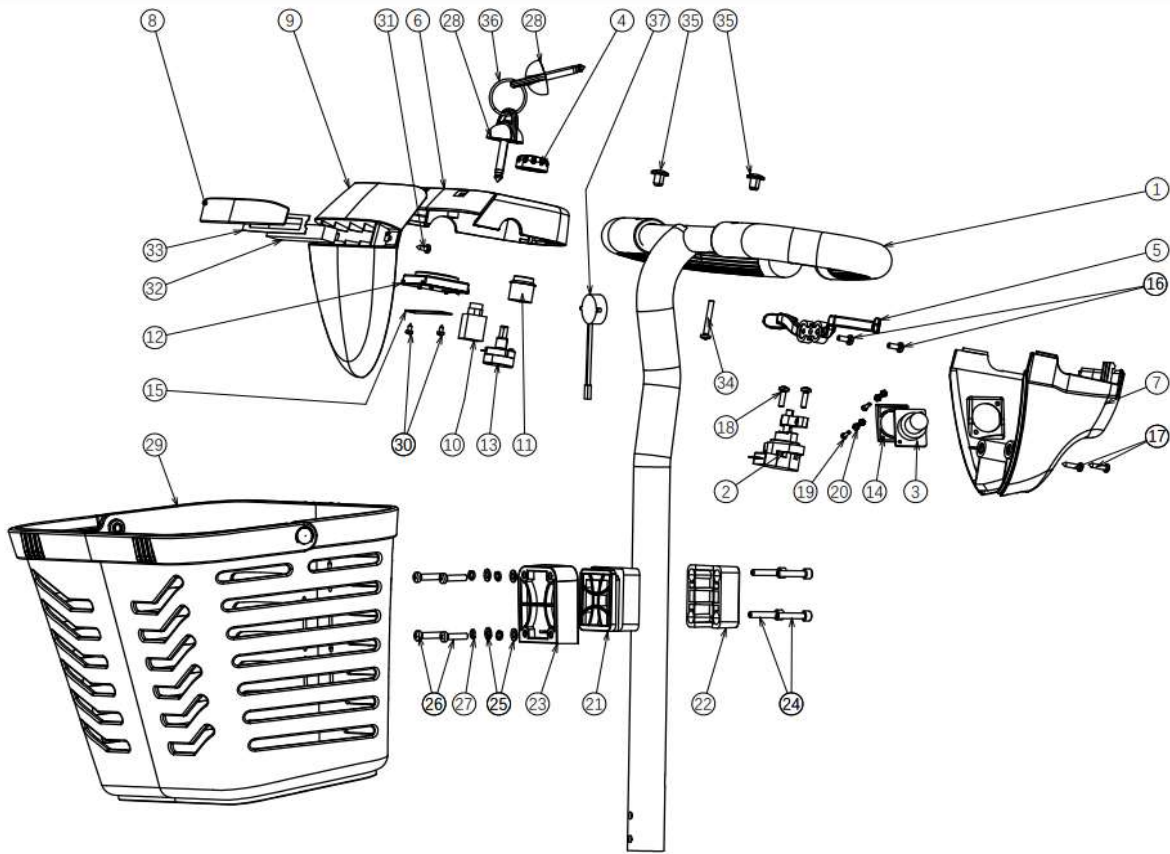

no	part nu	part	QT
1			
2	1918911	SPEED DIAL ASSEMBLY	1
3	1918918	CHARGER SOCKET	1
4			
5	1918910	SPEED LEVER	1
6